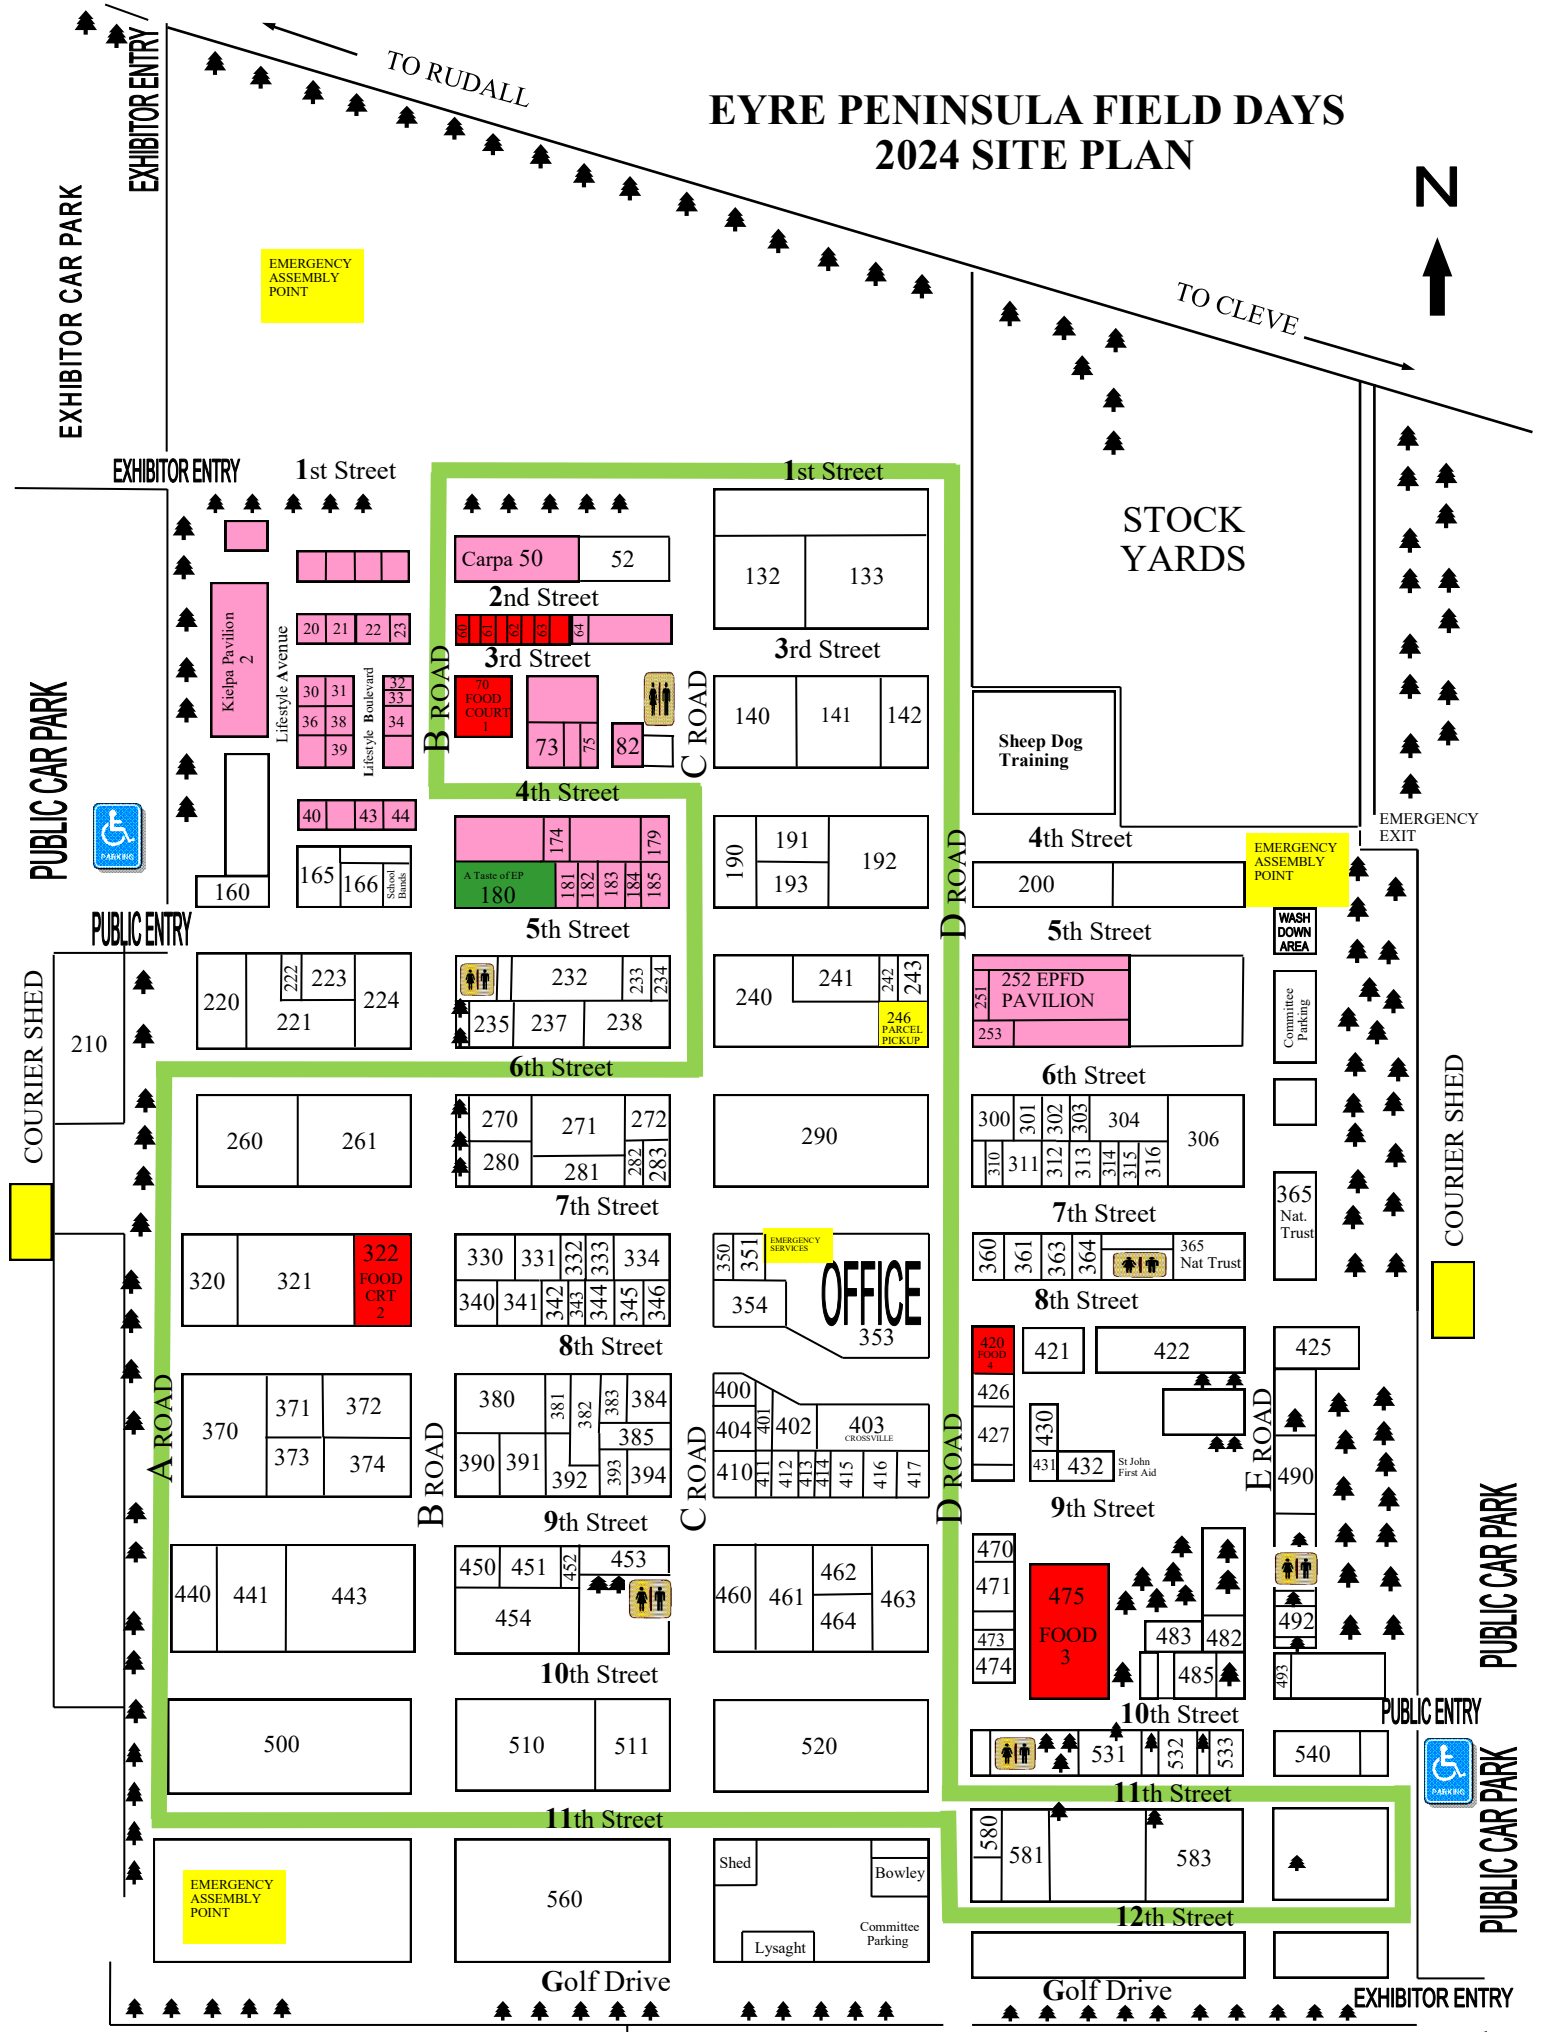

# EYRE PENINSULA FIELD DAYS 2024 SITE PLAN

- Bus Stop
- Bus Route

EMERGENCY ASSEMBLY POINT